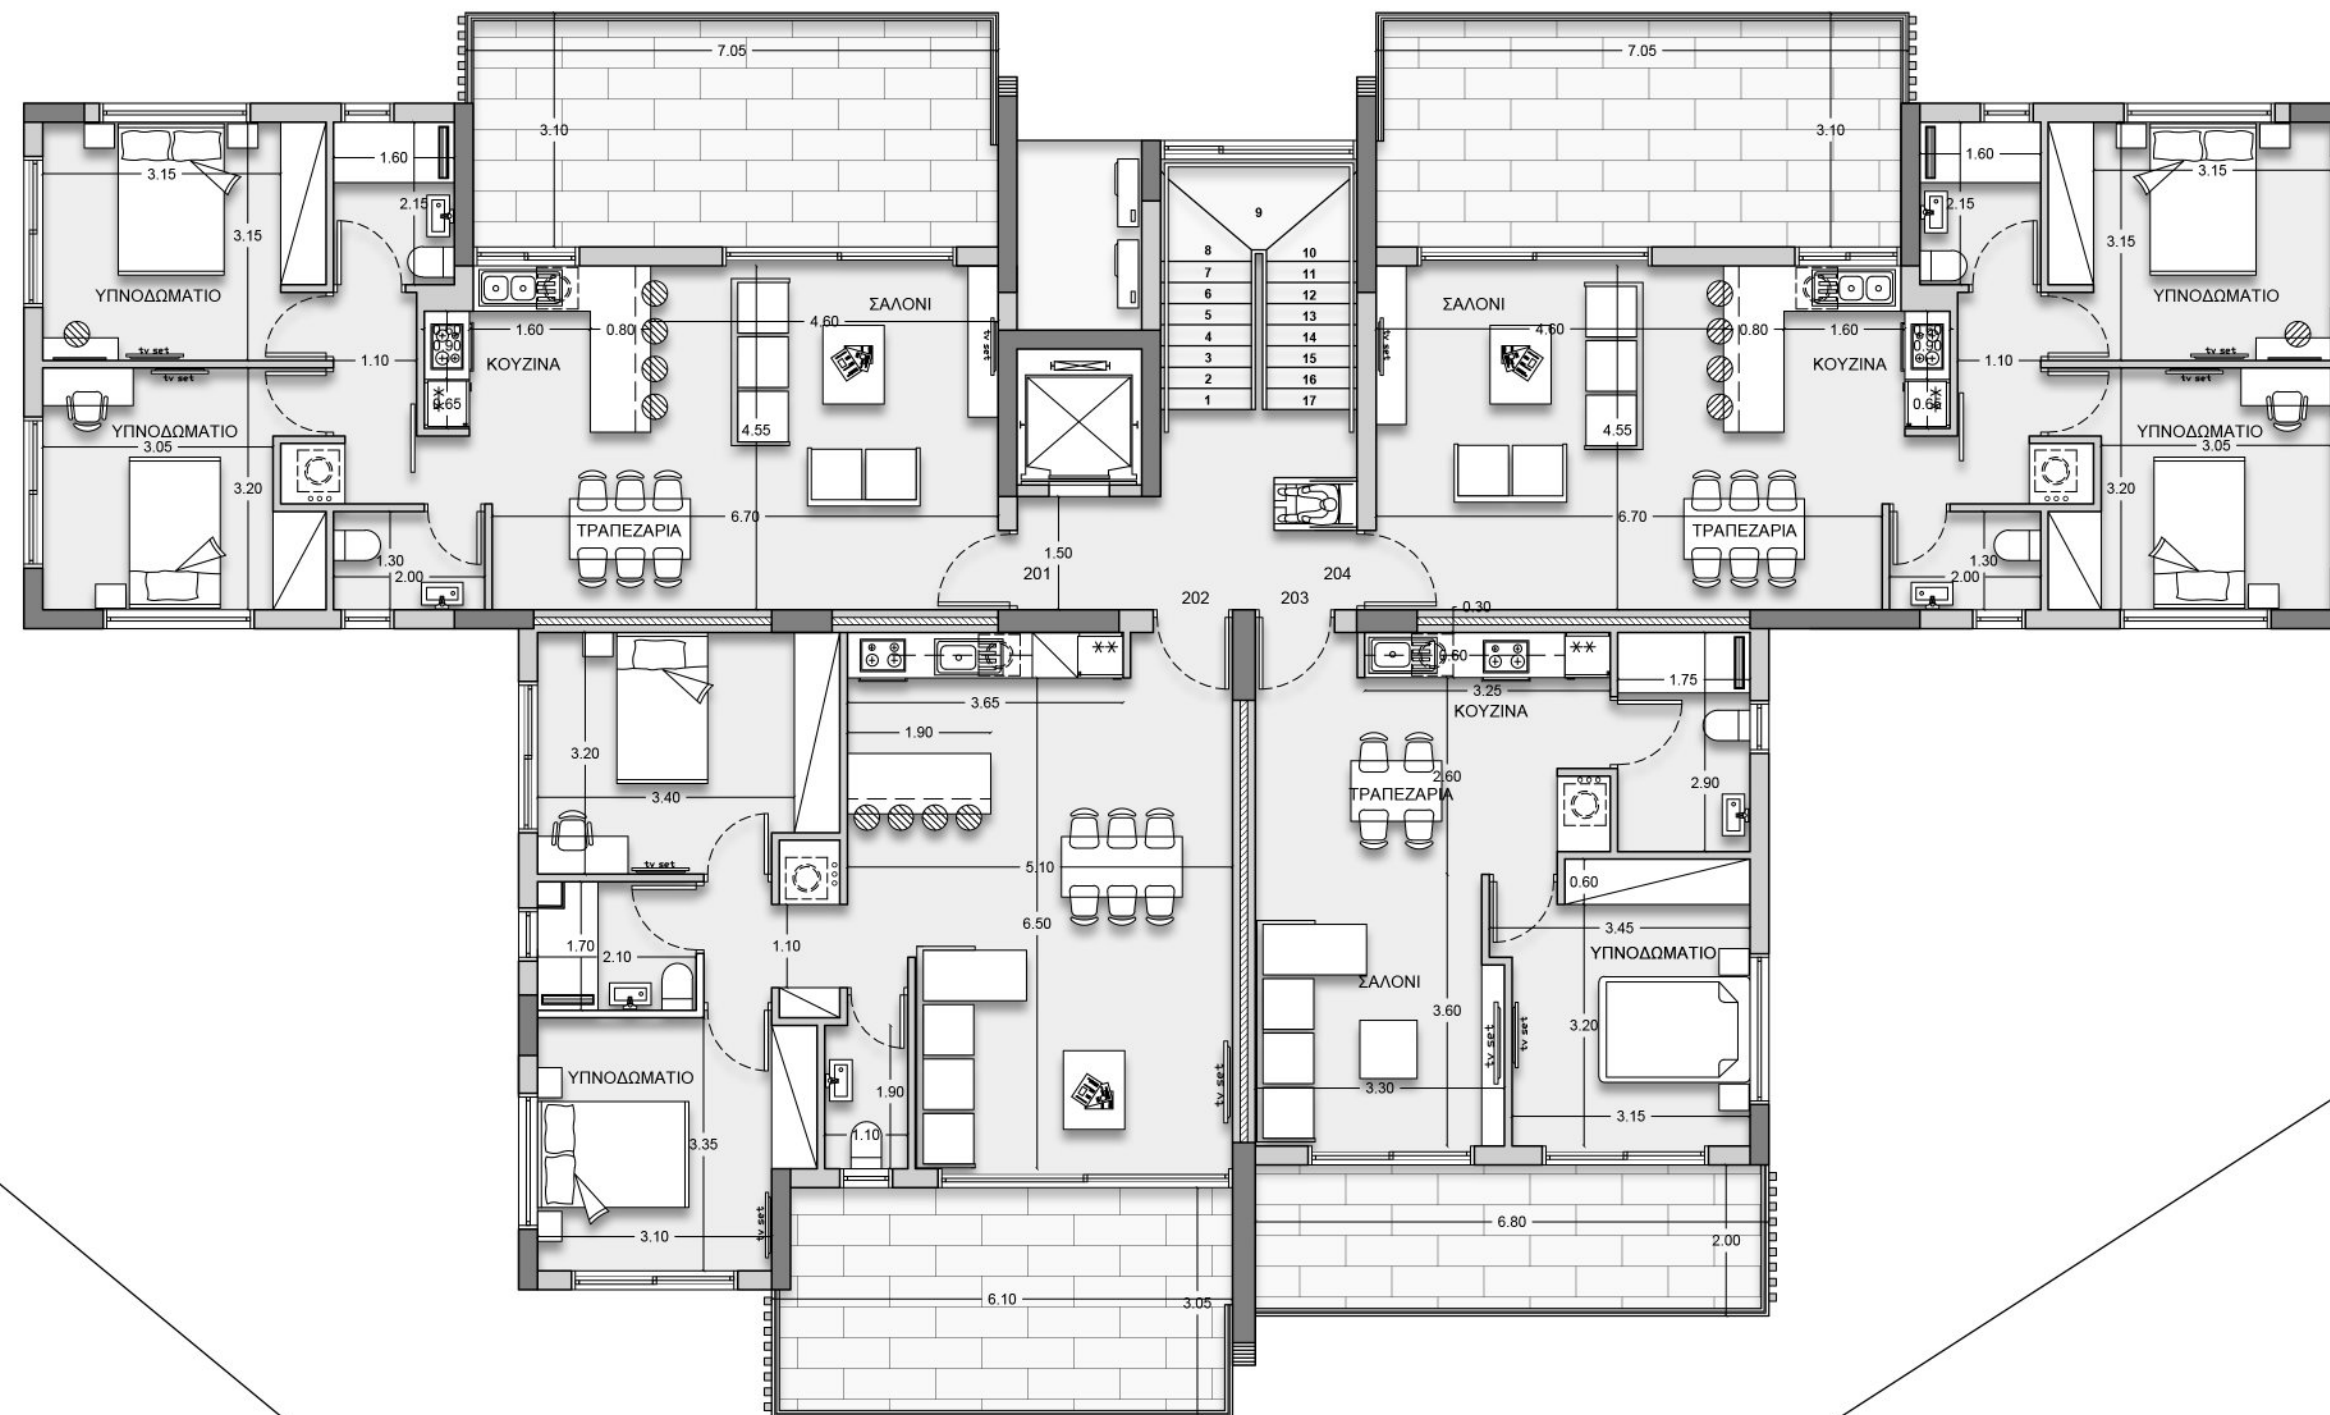

ΚΑΤΟΨΗ ΙΣΟΓΕΙΟΥ

ΚΑΤΟΨΗ 1^{ΟΥ} ΟΡΟΦΟΥ

Flat No	Internal Space	Covered Verandas	Covered Parking	Storage
101	77 m ²	22 m ²	2	3 m ²
102	77 m ²	18 m ²	1	2 m ²
103	50 m ²	14 m ²	1	2 m ²
104	77 m ²	22 m ²	2	3 m ²

ΚΑΤΟΨΗ 2⁰⁰ ΟΡΟΦΟΥ

Flat No	Internal Space	Covered Verandas	Covered Parking	Storage
201	77 m ²	22 m ²	2	3 m ²
202	77 m ²	18 m ²	1	2 m ²
203	50 m ²	14 m ²	1	2 m ²
204	77 m ²	22 m ²	2	3 m ²