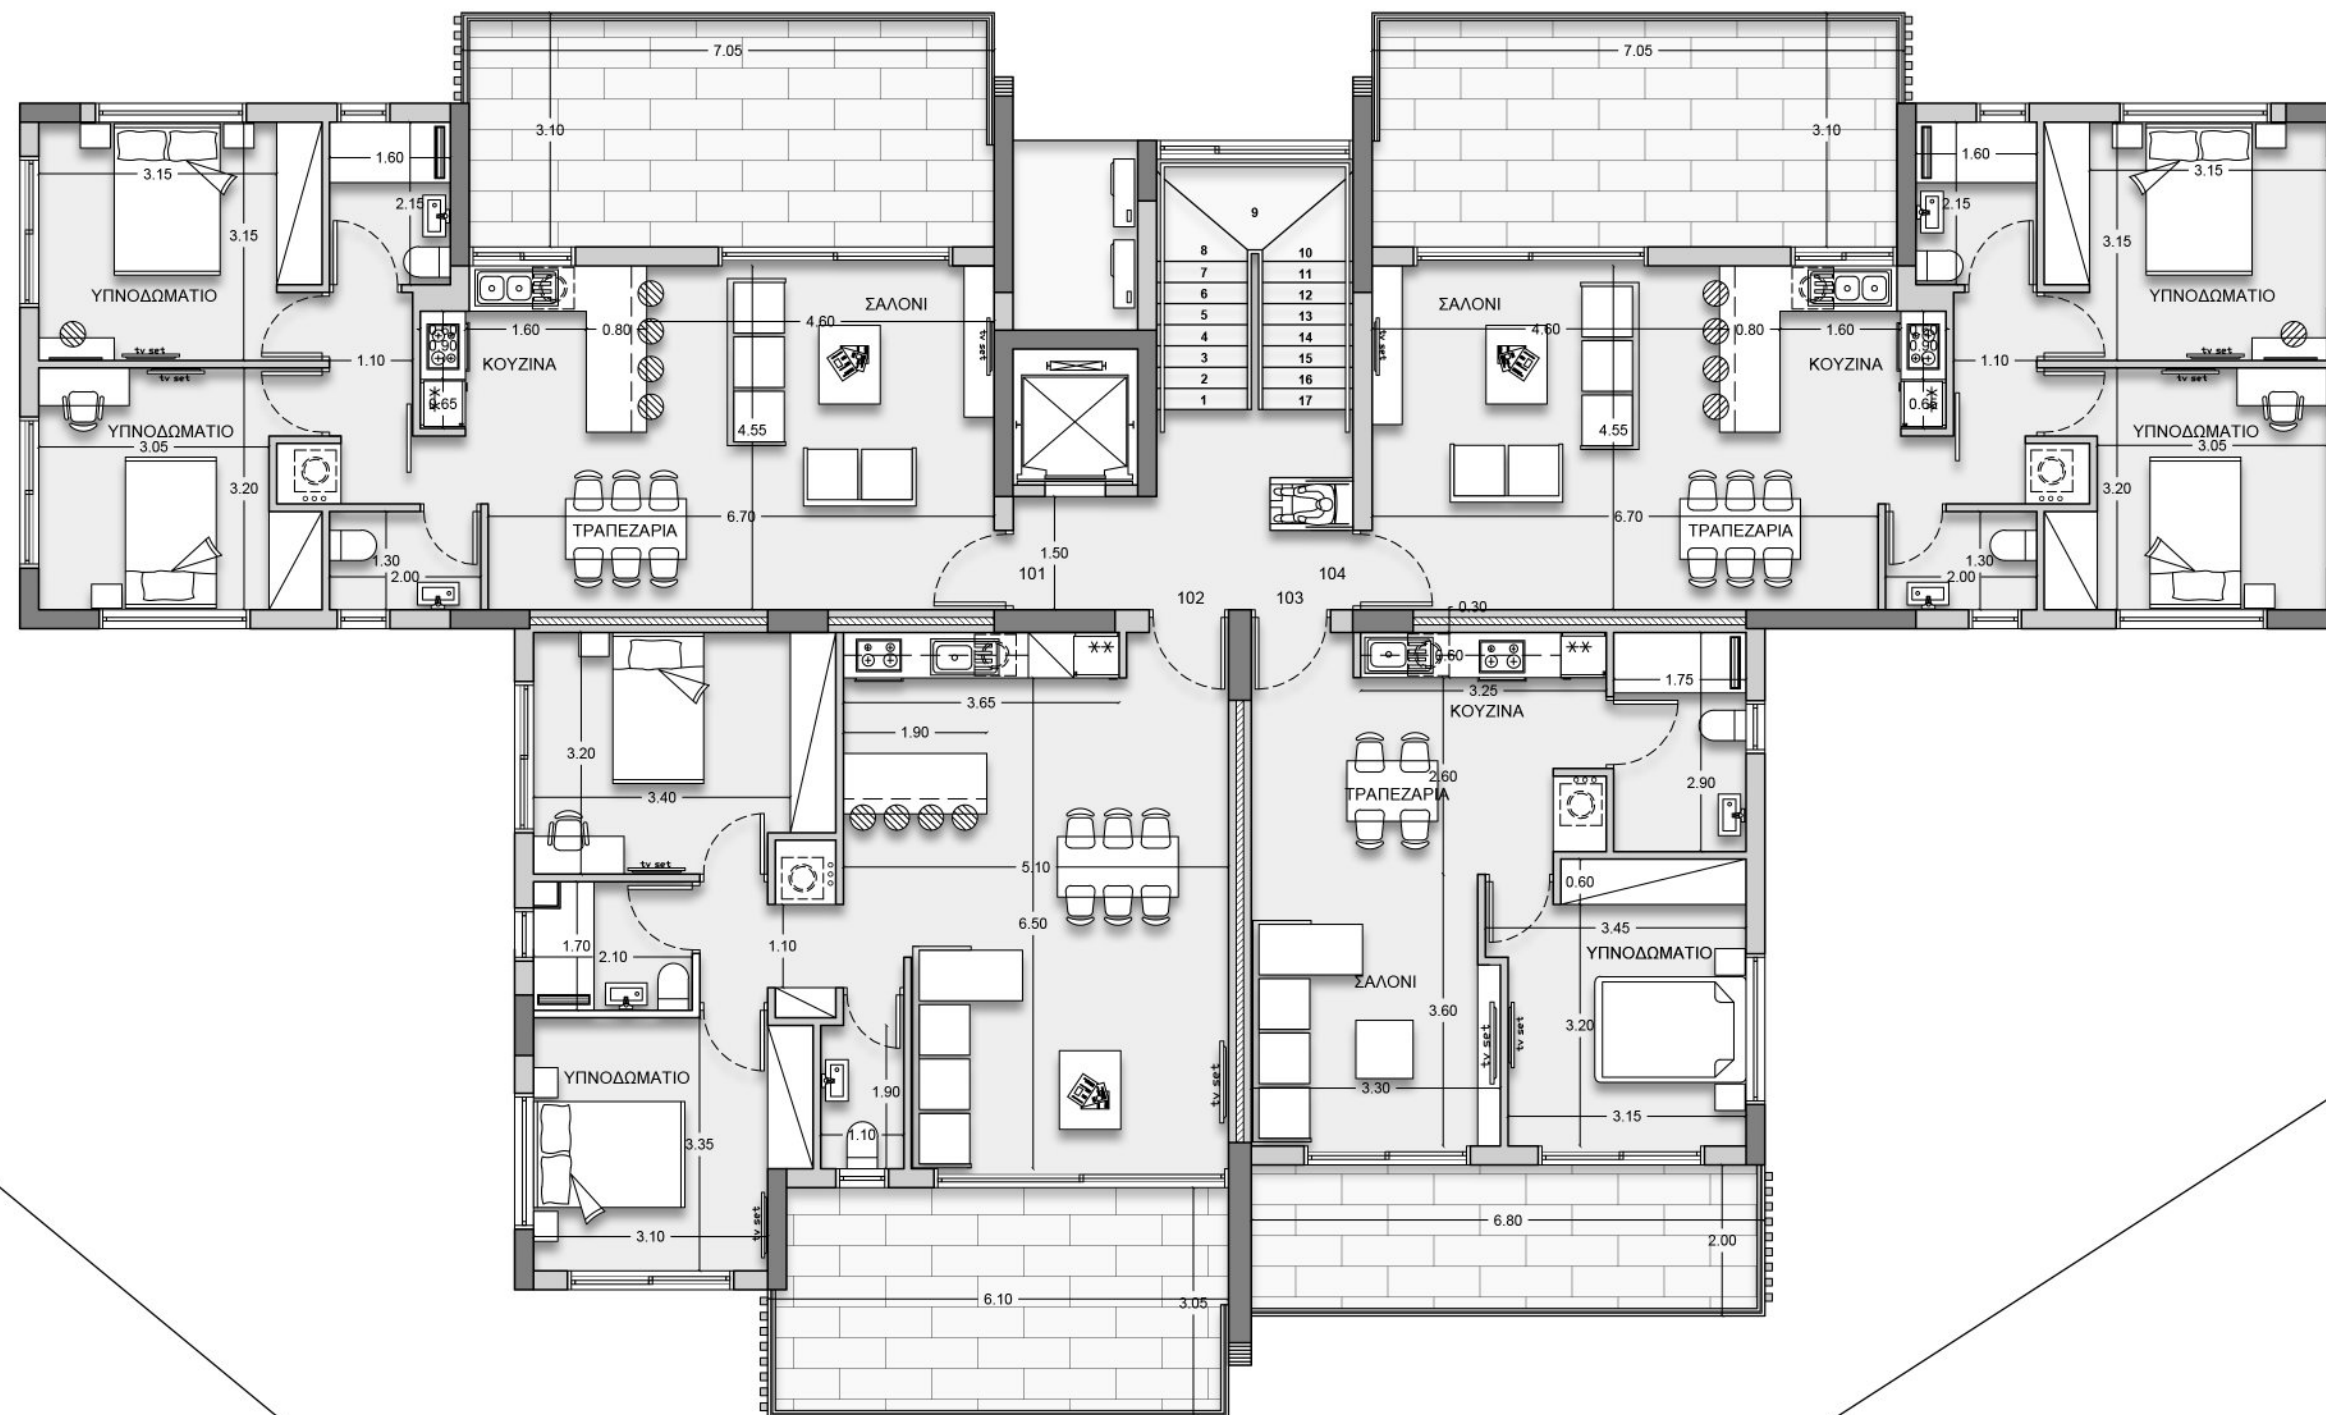

ΚΑΤΟΨΗ ΙΣΟΓΕΙΟΥ

ΚΑΤΟΨΗ 1^{ΟΥ} ΟΡΟΦΟΥ

Flat No	Internal Space	Covered Verandas	Covered Parking	Storage
101	77 m ²	22 m ²	2	3 m ²
102	77 m ²	18 m ²	1	2 m ²
103	50 m ²	14 m ²	1	2 m ²
104	77 m ²	22 m ²	2	3 m ²

ΚΑΤΟΨΗ 2⁰⁰ ΟΡΟΦΟΥ

Flat No	Internal Space	Covered Verandas	Covered Parking	Storage
201	77 m ²	22 m ²	2	3 m ²
202	77 m ²	18 m ²	1	2 m ²
203	50 m ²	14 m ²	1	2 m ²
204	77 m ²	22 m ²	2	3 m ²